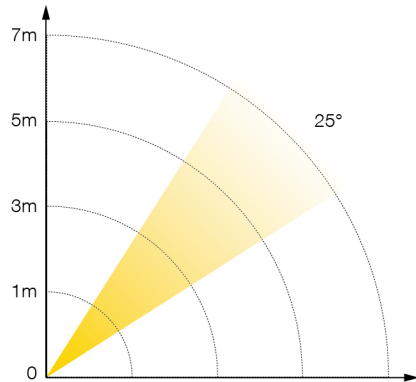

JNR BAR 7x30

■ JNR-8021

Specification

- Input Voltage: AC 90-260V 50/60Hz
- LED Quantities: 7 PCS 30W LEDs (3-in-1, RGB)
- Control Signal: DMX512, master-slave and sound activated or auto operation
- Control Channel: 2/3/5/8/21/23 DMX channels
- Power Consumption: 135W
- Dimensions: 500(W)*85(D)*140(H)mm
- Packing Dimensions: 700(W)*180(D)*245(H)mm
- Net Weight: 3.2kg
- Gross Weight: 4.1kg

CE | LED | $\sim 0.2m$ | IP₂₀ | T_c100°C | T_a40°C |

Detail

- 7x30W tri color LEDs (3-in-1, RGB)
- 16.7 Millions of colors mixable
- 50,000 Hours lifespan and lower power consumption
- Stunning light output with high intensity and high color rendering index
- 0-100% Smooth linear electronic dimmer
- Flicker free control capability
- 25T/s high speed LED shutter/strobe effect with variable speed
- Dynamic macro effect with variable speed
- 12 Internal color running programs, available for strobe effect to gether
- 13 DIY internal color running programs with background.
- Foreground colors changeable, available for strobe effect to gether
- DMX512, master-slave and sound activated controllable or auto operation
- 2/3/5/8/21/23 DMX channels
- Rugged, die cast aluminum alloy, compact and light weight
- Noise free natural cooling system
- Front window with tempered glass
- 2 Multi-positioning brackets for floor projection or hanging projection
- Manual tilt angle adjustment

- 4-button red LED display
- IP20 rated lockable power connectors IN/OUT
- IP20 rated lockable 3-pin XLR DMX connectors IN/OUT
- -45°C to 45°C operation temperature
- IP20

Light Output (FC=LUX × 0.0929)