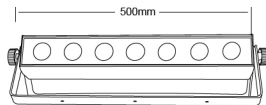

JNR BAR 7x30

■ JNR-8021

Specification

- Input Voltage: AC 90-260V 50/60Hz
- LED Quantities: 7 PCS 30W LEDs (3-in-1, RGB)
- Control Signal: DMX512, master-slave and sound activated or auto operation
- Control Channel: 2/3/5/8/21/23 DMX channels
- Power Consumption: 135W
- Dimensions: 500(W)*85(D)*140(H)mm
- Packing Dimensions: 700(W)*180(D)*245(H)mm
- Net Weight: 3.2kg
- Gross Weight: 4.1kg

- 4-button red LED display
- IP20 rated lockable power connectors IN/OUT
- IP20 rated lockable 3-pin XLR DMX connectors IN/OUT
- -45°C to 45°C operation temperature
- IP20

Light Output (FC=LUX × 0.0929)