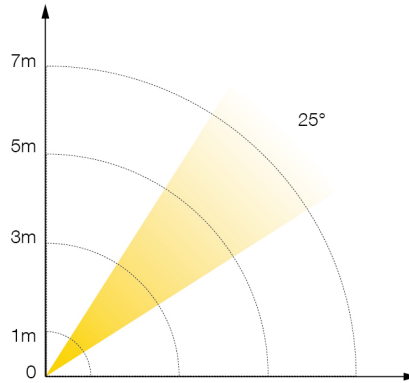

JNR PAR 54x3

■ JNR-8036

Specification

- Input Voltage: AC 90-260V 50/60Hz
- Light Source:
 - JNR-8036A: 54x3W LEDs (RGBW)
 - JNR-8036B: 54x3W LEDs (RGB)
- Control Signal: DMX512, master-slave and sound activated or auto operation
- Control Channel: 8(8036A)/7(8036B) DMX channels USITT DMX-512
- Power Consumption: 170W
- Dimensions: 324(W)*220(D)*262.4(H)mm
- Packing Dimensions: 290(W)*290(D)*370(H)mm
- Net Weight: 8kg
- Gross Weight: 10kg

CE | LED | 0.2m | IP65 | T:45°C |

Detail

- 54x3W LEDs (RGBW/RGB), 50,000 hrs
- 25° projection beam angle
- Aluminum die-casting structure design with optimum cooling system
- Infinite color mixing system and rainbow effect
- 16.7million additive colors whit full saturation control
- DMX512, Master-Slave, Sound Activated and auto operation
- 8 DMX channels USITT DMX-512
- Built-in programs that could be called up via a DMX controller
- High speed LED strobe effect and pulse strobe effect
- 0-100% electronic dimming and blackout for all LEDs
- Different kinds of pre-programmed macro effects with variable speed
- LED display with 4 control buttons
- Overheat protection
- -35 C ~45 C ambient temperature
- Dual mounting brackets for ground or hanging application
- IP rated power IN/OUT
- IP rated 3-pin XLR connectors IN/OUT
- IP65

Light Output (FC=LUX × 0.0929)

JNR-8036A (54x3W RGBW)

R	2290	260	98	50
G	3060	320	110	56
B	4080	430	160	82
W	3780	400	145	77
RGBW	12160	1280	474	246

JNR-8036B (54x3W RGB)

R	2290	260	98	50
G	3060	320	110	56
B	4080	430	160	82
RGB	8380	880	329	171