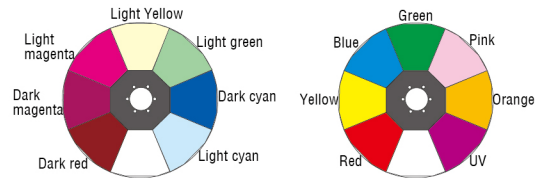

Wash, high power 

Color Wheel

Scan with your Phone to view more detail

45Kg 
Size(mm)

Moving Heads

Specifications

- Input Voltages
200-240V AC, 50/60Hz
- Power Consumption
1800W@220V
- Light Source
OSRAM lok-it 1400/PS(CRI 90, 6000K, 750 hrs)
- Strobe
Double shutter blades, 0.3-25 F.P.S
- Dimmer
0-100% linear adjustment
- Colors
CMY linear mixing system with macros
2 Color wheels: each with 7 dichroic color filters plus open
Half color effect, rainbow effect with bi-directional and
variable speeds
Stepping/linear color changing
- CTO
0-100% linear CTO system
- Zoom
DMX linear zoom
- Head Movement
Pan 540°, tilt 270° with auto position correction
- Light Angle
9° in highlight mode, 15°~55°
- Control
International DMX512, 5 pins(optional 3 pins) interface
RDM control protocol
Short mode 16 channels, standard mode 20 channels and
extended mode 24 channels
Self-test mode
- Other Functions
Adjustable pan & tilt speed
Lamp and total hours displayed
LCD English with contrast and brightness adjustable
Energy saving ballast
Built-in sensor diagnostic system
Built-in chargeable battery and menu setting without power
mains
Input signal isolation
Modular structure for easy maintenance
Ethernet interface
DMX512 wireless receiver
DMX512 wireless transmitter(optional)
- Physical
Housing: composite plastic, IP20
Ambient working temperature: maximum 40°C
- Weight
Net weight: 45Kg
- Packaging
Standard: carton 870x660x770(mm)
Optional: flight case 690x620x935(mm)
- Accessories
G clamp, 2 pcs
5 pins XLR connector, 1 set
Safety cord, 2 pcs
Power cord, 1 pc
Optional: Ω clamp 2 pcs