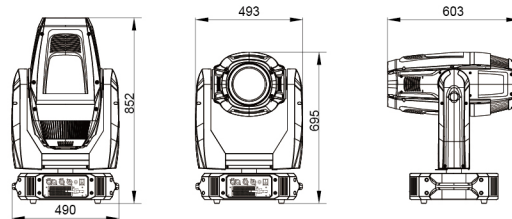

Wash, high power 

Color Wheel

Scan with your Phone to view more detail

45Kg 
Size(mm)

Moving Heads

Specifications

- Input Voltages
200-240V AC, 50/60Hz
- Power Consumption
1800W@220V
- Light Source
OSRAM lok-it 1400/PS(CRI 90, 6000K, 750 hrs)
- Strobe
Double shutter blades, 0.3-25 F.P.S
- Dimmer
0-100% linear adjustment
- Colors
CMY linear mixing system with macros
2 Color wheels: each with 7 dichroic color filters plus open
Half color effect, rainbow effect with bi-directional and
variable speeds
Stepping/linear color changing
- CTO
0-100% linear CTO system
- Zoom
DMX linear zoom
- Head Movement
Pan 540°, tilt 270° with auto position correction
- Light Angle
9° in highlight mode, 15°~55°
- Control
International DMX512, 5 pins(optional 3 pins) interface
RDM control protocol
Short mode 16 channels, standard mode 20 channels and
extended mode 24 channels
Self-test mode
- Other Functions
Adjustable pan & tilt speed
Lamp and total hours displayed
LCD English with contrast and brightness adjustable
Energy saving ballast
Built-in sensor diagnostic system
Built-in chargeable battery and menu setting without power
mains
Input signal isolation
Modular structure for easy maintenance
Ethernet interface
DMX512 wireless receiver
DMX512 wireless transmitter(optional)
- Physical
Housing: composite plastic, IP20
Ambient working temperature: maximum 40°C
- Weight
Net weight: 45Kg
- Packaging
Standard: carton 870x660x770(mm)
Optional: flight case 690x620x935(mm)
- Accessories
G clamp, 2 pcs
5 pins XLR connector, 1 set
Safety cord, 2 pcs
Power cord, 1 pc
Optional: Ω clamp 2 pcs