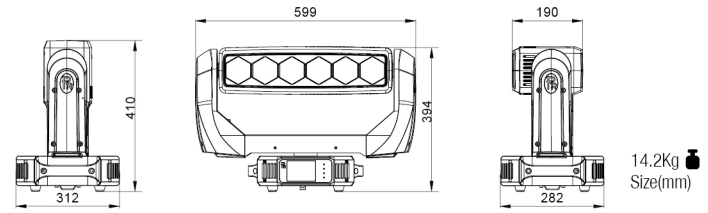

RGBW, Zoom bar, LED 

LED Lighting

Scan with your Phone to view more detail

14.2Kg
Size(mm)

Specifications

- **Input Voltages**
100-240V AC, 50/60Hz
- **Power Consumption**
500W@220V
- **Light Source**
OSRAM 6x60W LEDs(RGBW, 4 in 1), 50,000 hrs
- **Strobe**
Electronic strobe, 0-25 F.P.S, preset pulse strobe effect
- **Dimmer**
0-100% linear adjustment
- **Colors**
RGBW and color mixing, with macros
Linear color temperature correction from 2,700K to 10,000K
- **Effect**
Rainbow, wash, beam and multiple macro effects
- **Head Movement**
Pan: 540° and endless, tilt: 270° and endless, with auto position correction
- **Light Angle**
(1/2 peak) $\theta_{1/2}$: 3°~ 60°
- **Control**
International DMX512, 3 pins and 5 pins interface
Short mode 27 channels, standard mode 31 channels, and extended mode 51 channels
Master-slave mode, stand-alone mode, self-test mode, single scene mode
- **Other Functions**
Pixel control, each color of RGBW of a LED lamp controllable
Touch screen and its brightness adjustable
Adjustable pan & tilt speed
DMX512 wireless receiver
DMX512 wireless transmitter(optional)
Firmware upgraded via DMX interface and XLR cable

Fixture hours display, DMX channel number, software versions are displayed and display inversion
Over temperature protection

- **Physical**
Housing: high temperature engineering-plastic, IP20
Ambient working temperature: -20°C~45°C
- **Weight**
Net weight: 14.2kg
- **Packaging**
Standard: carton 695x500x395(mm)
Optional: flight case 755x650x620(mm), 2 in 1
- **Accessories**
G clamp, 2 pcs
5 pins XLR connector, 1 set
Safety cord, 1 pc
Power cord, 1 pc
Optional: Ω clamp, 2 pcs