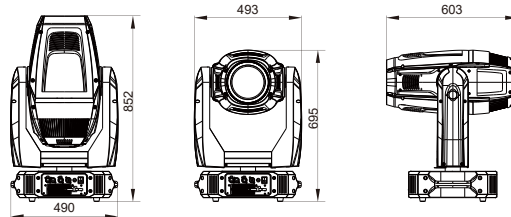

PR-6000 Wash/Framing(1400W)

Model: PR-2926

RoHS | CE | DMX | 1400W | 18m | IP20 | T_c170°C | T_a40°C

Version:20250912

Moving Heads

PR-6000 Wash/Framing(1400W) is a moving head fixture with highly photoelectric efficiency, low noise and multiple functions including Wash and Framing. It is with Osram Lok-it 1400/PS lamp, optical design with wide zoom range, 200mm front lens, beam angle(10° ~ 60°), primary and secondary reflectors, resulting in very intensive and high CRI beam, and linear color mixing system of CMY+CTO and plenty of effects by double color wheels. The convenient, fast, easy and unique invented technology which is 360 ° continually rotating framing system can position at any angle precisely and solve a big internationally difficult problem of not having continually rotating framed images faced by the light designers.

Wash and Framing, high power

Color Wheel

46Kg
Size(mm)

Specifications

- Input Voltages
200-240V AC, 50/60Hz
- Power Consumption
1800W@220V
Power factor: PF>0.90
- Light Source
OSRAM lok-it 1400/PS(CRI>90, 6000K, 750 hrs)
- Strobe
Double shutter blades, 0.3-25 F.P.S
- Dimmer
0-100% linear adjustment
- Colors
CMY color mixing with macros
2 color wheels: each with 7 colors+ open
Half color effect, bi-directional rotation with varied speeds for rainbow effect
Stepping/Linear color changing
- CTO
0-100% linear CTO system
- Focus
DMX linear focus
- Head Movement
Pan 540°, tilt 270° with auto position correction
- Light Angle
linear zoom 10°~ 60°with 16 bit function
- Control
DMX512, 3 pin and 5 pin interfaces
RMD control protocol

- Physical
Housing: composite plastic, IP20
Ambient working temperature: maximum 40°C

- Weight
Net weight: 46Kg

- Packaging
Standard: carton 840x640x738(mm)
Optional: flight case 720x580x900(mm)

- Accessories
clamp, 2 pcs
XLR connector, 1 set
Safety cord, 2 pcs
User manual, 1pc