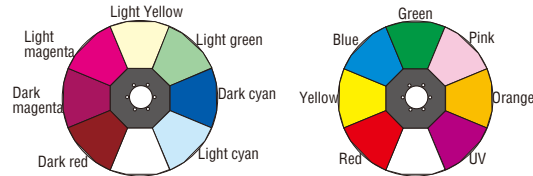

Wash and Framing, high power

Color Wheel

46Kg
Size(mm)

Specifications

- Input Voltages
200-240V AC, 50/60Hz
- Power Consumption
1800W@220V
Power factor: PF>0.90
- Light Source
OSRAM lok-it 1400/PS(CRI>90, 6000K, 750 hrs)
- Strobe
Double shutter blades, 0.3-25 F.P.S
- Dimmer
0-100% linear adjustment
- Colors
CMY color mixing with macros
2 color wheels: each with 7 colors+ open
Half color effect, bi-directional rotation with varied speeds for rainbow effect
Stepping/Linear color changing
- CTO
0-100% linear CTO system
- Focus
DMX linear focus
- Head Movement
Pan 540°, tilt 270° with auto position correction
- Light Angle
linear zoom 10°~ 60°with 16 bit function
- Control
DMX512, 3 pin and 5 pin interfaces
RMD control protocol